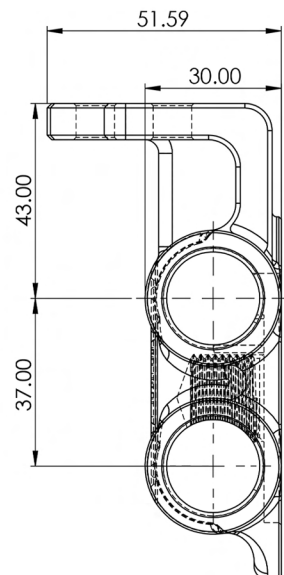

Please Note

Before operating the vehicle, it is the installer's responsibility to ensure that all components are fully tightened and secure. Failure to do so, could result in oil loss or, in the worst case, engine failure.

Contact

auto@helpperformance.com
01392 811 601 (Option 2)

auto.helpperformance.com

Revision 22/03/24

MADE IN BRITAIN