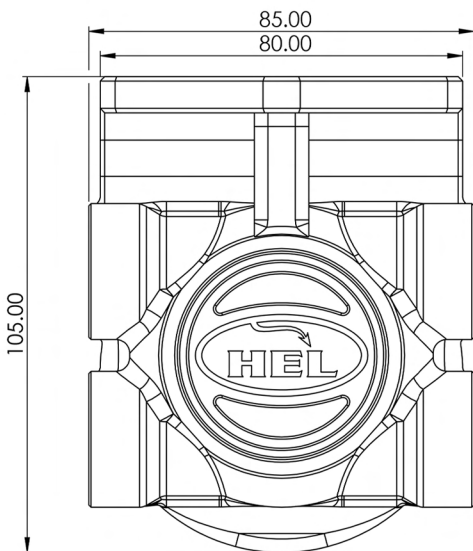

Please Note

Before operating the vehicle, it is the installer's responsibility to ensure that all components are fully tightened and secure. Failure to do so, could result in oil loss or, in the worst case, engine failure.

Contact

auto@helpperformance.com
01392 811 601 (Option 2)

auto.helpperformance.com

Revision 22/03/24

MADE IN BRITAIN