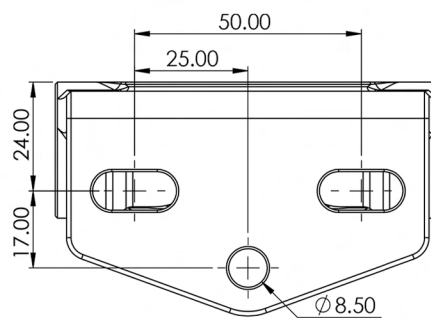

Please Note

Before operating the vehicle, it is the installer's responsibility to ensure that all components are fully tightened and secure. Failure to do so, could result in oil loss or, in the worst case, engine failure.

Contact

auto@helpperformance.com
01392 811 601 (Option 2)

auto.helpperformance.com

Revision 22/03/24

MADE IN BRITAIN